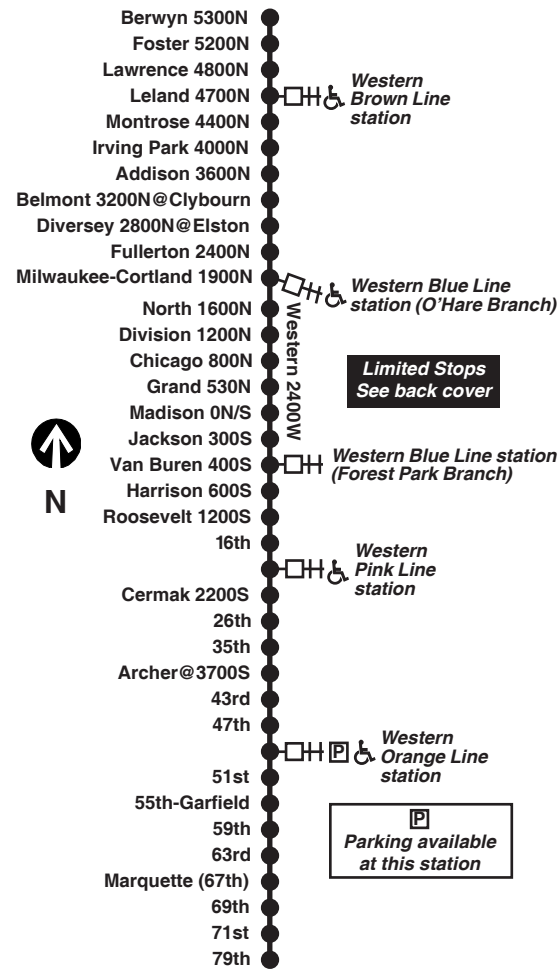

**X49 Western Express**

Effective Aug. 21, 2023

 All CTA buses are accessible

**Monday thru Friday**

**#X49 Western Express**

**#X49 Western Express stops**

**Northbound**

LV Western/ 79th Tmnl	Western Orange Ln	Western/ Archer	Western Blue Ln (Forest Pk)	Western Blue Ln (O'Hare)	AR Western/ Berwyn
5:30a	5:46a	5:53a	6:05a	6:17a	6:34a
5:40	5:56	6:03	6:15	6:27	6:44
5:48	6:05	6:12	6:24	6:37	6:56
5:56	6:13	6:20	6:33	6:47	7:08
6:04	6:20	6:27	6:41	6:56	7:19
6:11	6:28	6:35	6:49	7:04	7:29
6:19	6:36	6:43	6:57	7:13	7:38
6:26	6:44	6:51	7:06	7:23	7:49
6:33	6:51	6:59	7:14	7:31	7:57
6:40	6:58	7:06	7:21	7:39	8:06
6:47	7:05	7:13	7:28	7:46	8:13
6:54	7:12	7:20	7:35	7:53	8:20
7:02	7:20	7:27	7:43	8:00	8:27
7:10	7:28	7:36	7:51	8:09	8:35
7:21	7:39	7:47	8:02	8:19	8:45
7:33	7:51	7:59	8:14	8:31	8:57
7:46	8:03	8:10	8:25	8:42	9:07
7:59	8:16	8:23	8:38	8:55	9:19
8:13	8:30	8:37	8:52	9:09	9:32
8:28	8:45	8:52	9:07	9:23	9:46
8:44	9:00	9:06	9:21	9:37	9:59
9:00	9:16	9:22	9:37	9:52	10:14

**Northbound**

79th terminal
71st
69th
Marquette (67th)
63rd
59th
55th (Garfield)
51st
Western Orange Line station
47th
43rd
Archer
35th
26th
Cermak
Western Pink Line station
16th
Roosevelt
Harrison
Van Buren-Western Blue Line station (Forest Park)
Jackson
Madison
Grand
Chicago
Division
North
Milwaukee-Western Blue Line station (O'Hare)
Fullerton
Diversey at Elston
Belmont at Clybourn
Addison
Irving Park
Montrose
Leland-Western Brown Line station
Lawrence
Foster
Berwyn

**Southbound**

Berwyn
Foster
Lawrence
Leland-Western
Brown Line station
Montrose
Irving Park
Addison
Belmont at Clybourn
Diversey at Elston
Fullerton
Milwaukee-Western Blue Line station (O'Hare)
North
Division
Chicago
Grand/Western
Madison
Jackson
Van Buren-Western Blue Line station (Forest Park)
Harrison
Roosevelt
16th
Western Pink Line station
Cermak
26th
35th
Archer
43rd
47th
Western Orange Line station
51st
55th (Garfield)
59th
63rd
Marquette (67th)
69th
71st
79th terminal